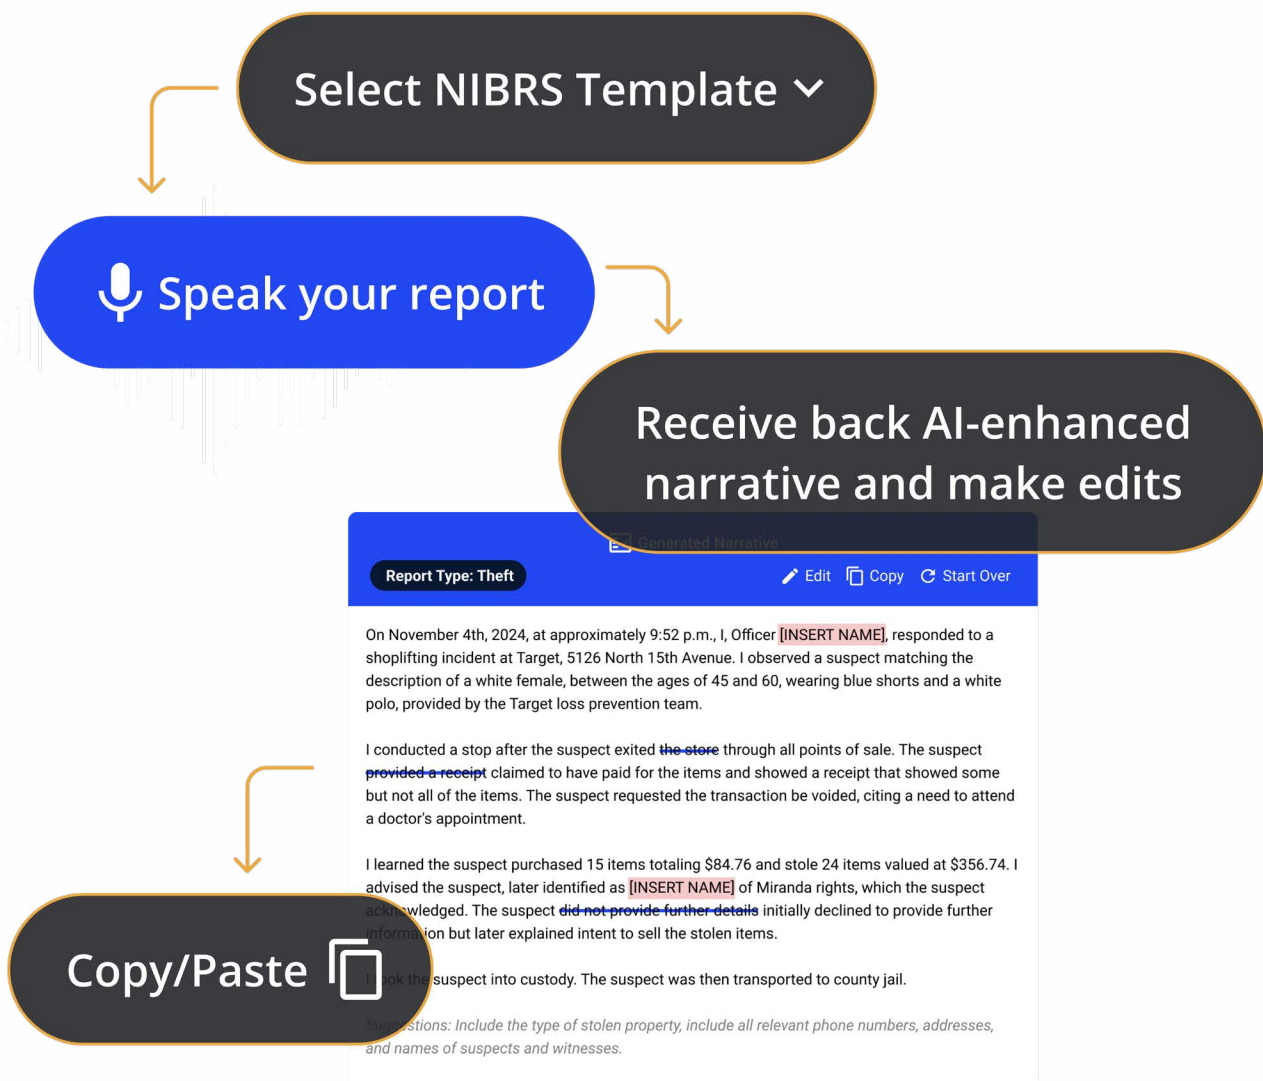

AI-POWERED POLICE OFFICER ASSISTANT

▶ VOICE GENERATED REPORTS ▶ CONVERSATIONAL AI FOR POLICY & RMS ▶ BODY CAMERA ANALYTICS

GENERATE REPORTS WITH YOUR VOICE

ASK QUESTIONS ON THE GO

Hey TRULEO, what is the department's pursuit policy?

CONVERT BWC VIDEOS INTO AN ASSET

"Random" body camera reviews are full of supervisor bias and fail to surface anything valuable.

Community Gratitude Received ✓

Create Highlight Reel

De-escalation attempt 11