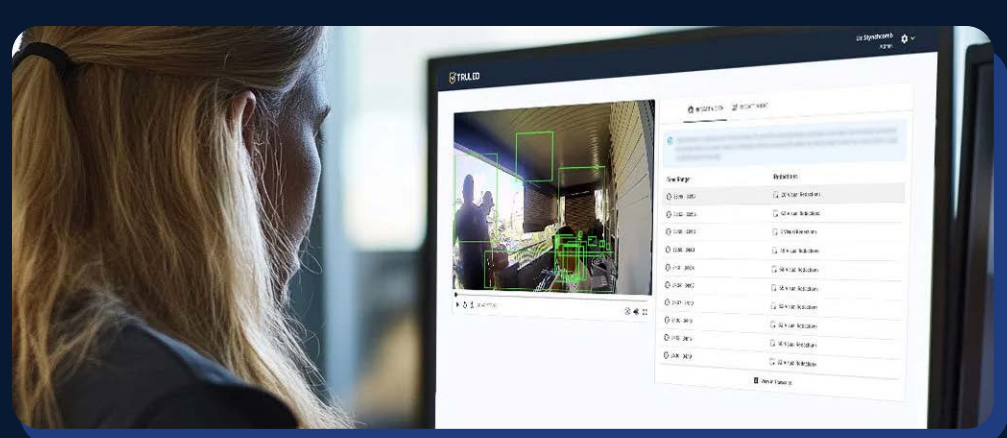

Speak your Report

Create Highlight Reel

Send Officer Praise

De-escalation attempt 11

Non-compliant person 21

High composure awarded ★

AI-POWERED VIDEO REDACTION

TRULEO recognized 13 events with non-compliant people